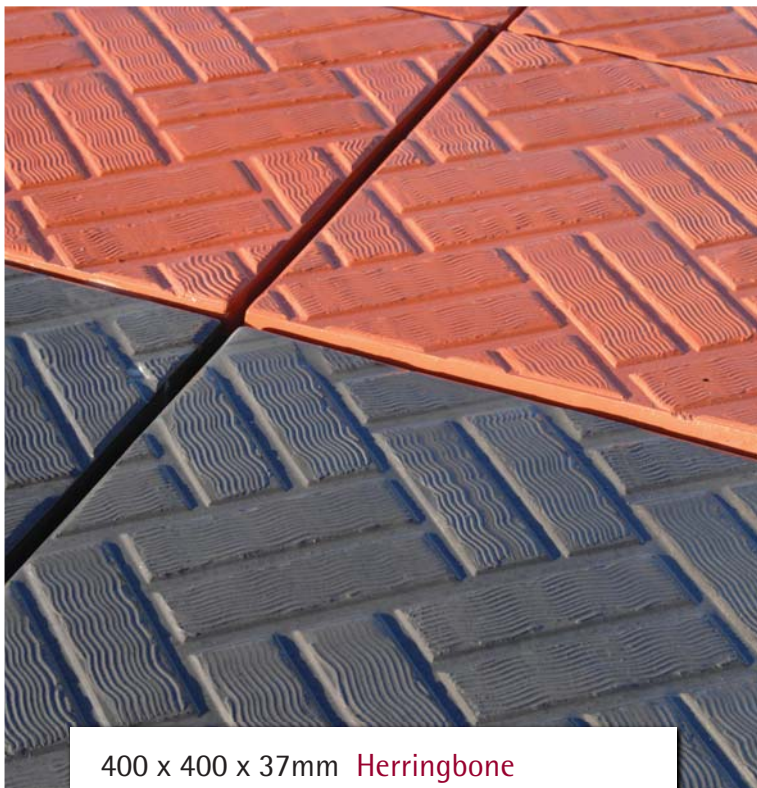

BARGAIN PAVERS

The Chapter Stone Company Ltd., Oldbridge, Drogheda, Co. Meath, Ireland.
Tel.: 041 983 3001 Fax: 041 983 3003 Email: chapterstonepaving@gmail.com

400 x 400 x 37mm **Herringbone**
Colours : Natural, Red, Charcoal
No. per pallet : 60