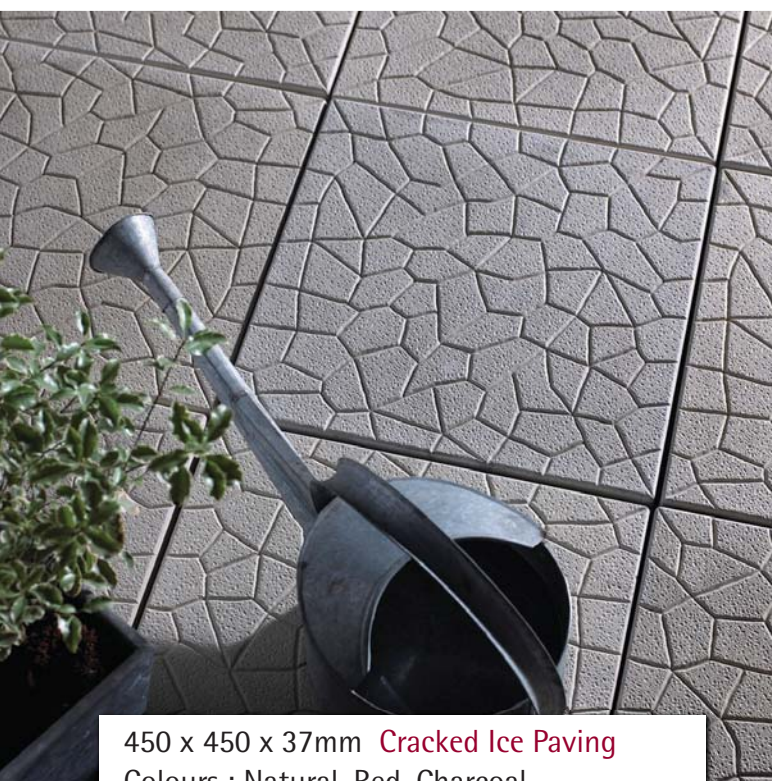

600 x 600 x 40mm **Pressed Paving**
Colours : Natural, Red, Barley, Charcoal
No. per pallet : 25

450 x 450 x 37mm **Riven Paving**
Colours : Natural, Red, Barley, Charcoal
No. per pallet : 60

450 x 450 x 37mm **Cracked Ice Paving**
Colours : Natural, Red, Charcoal
No. per pallet : 60

400 x 400 x 30mm **Riven Lite**
Colours : Natural, Red, Charcoal
No. per pallet : 60