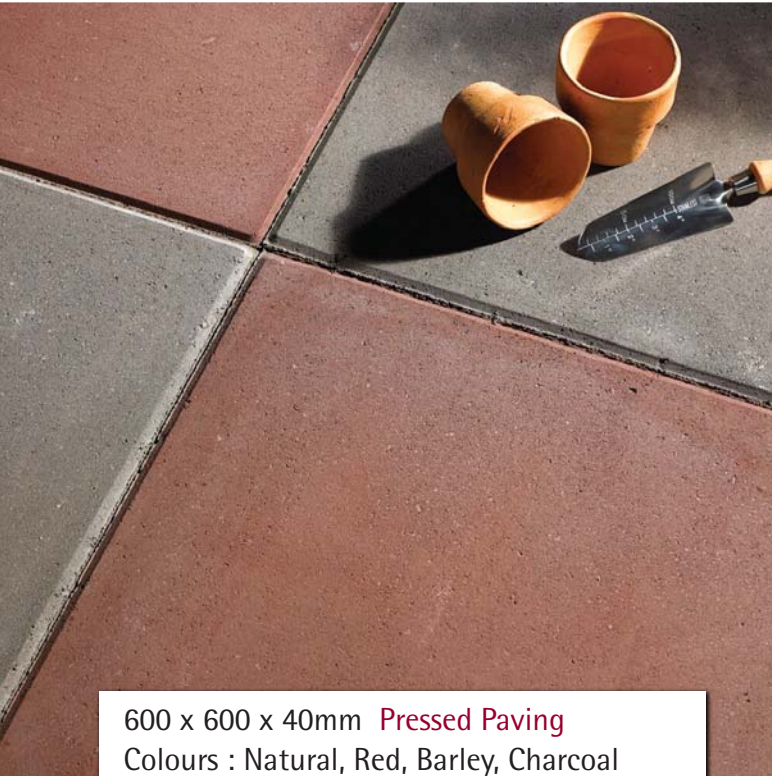

600 x 600 x 40mm **Pressed Paving**
Colours : Natural, Red, Barley, Charcoal
No. per pallet : 25

450 x 450 x 37mm **Riven Paving**
Colours : Natural, Red, Barley, Charcoal
No. per pallet : 60

450 x 450 x 37mm **Cracked Ice Paving**
Colours : Natural, Red, Charcoal
No. per pallet : 60

400 x 400 x 37mm **Herringbone**
Colours : Natural, Red, Charcoal
No. per pallet : 60

400 x 400 x 37mm **Tuscan Cobble (Mini Cobble) and Quadrant**
Colours : Natural, Red, Charcoal
No. per pallet : 60

400 x 400 x 37mm **Riviera**
Colours : Natural, Red, Barley, Charcoal
No. per pallet : 60

400 x 400 x 30mm **Riven Lite**
Colours : Natural, Red, Charcoal
No. per pallet : 60