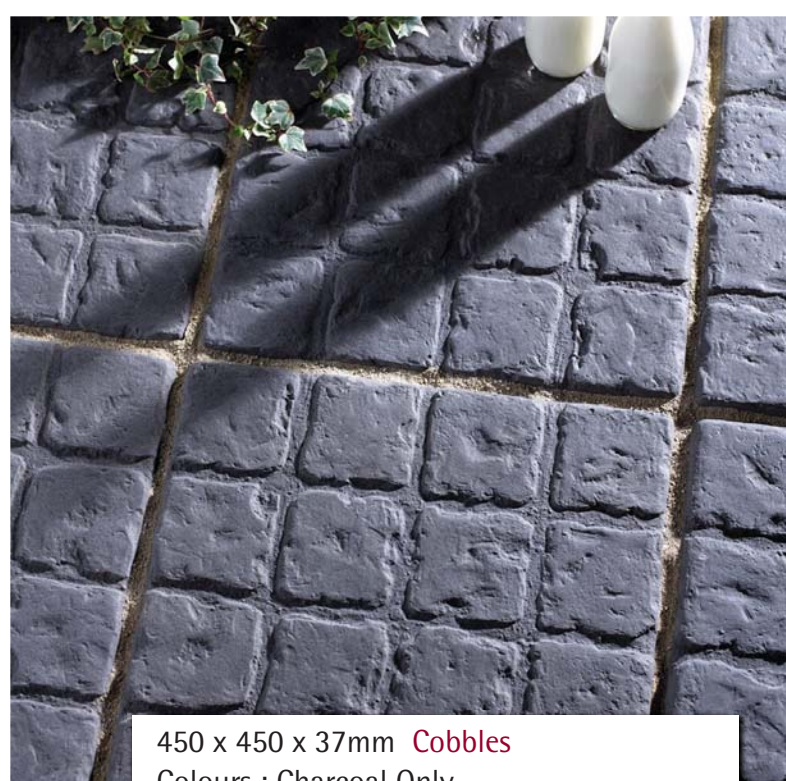

600 x 600 x 40mm **Pressed Paving**
Colours : Natural, Red, Barley, Charcoal
No. per pallet : 25

450 x 450 x 37mm **Riven Paving**
Colours : Natural, Red, Barley, Charcoal
No. per pallet : 60

450 x 450 x 37mm **Cracked Ice Paving**
Colours : Natural, Red, Charcoal
No. per pallet : 60

400 x 400 x 30mm **Riven Lite**
Colours : Natural, Red, Charcoal
No. per pallet : 60