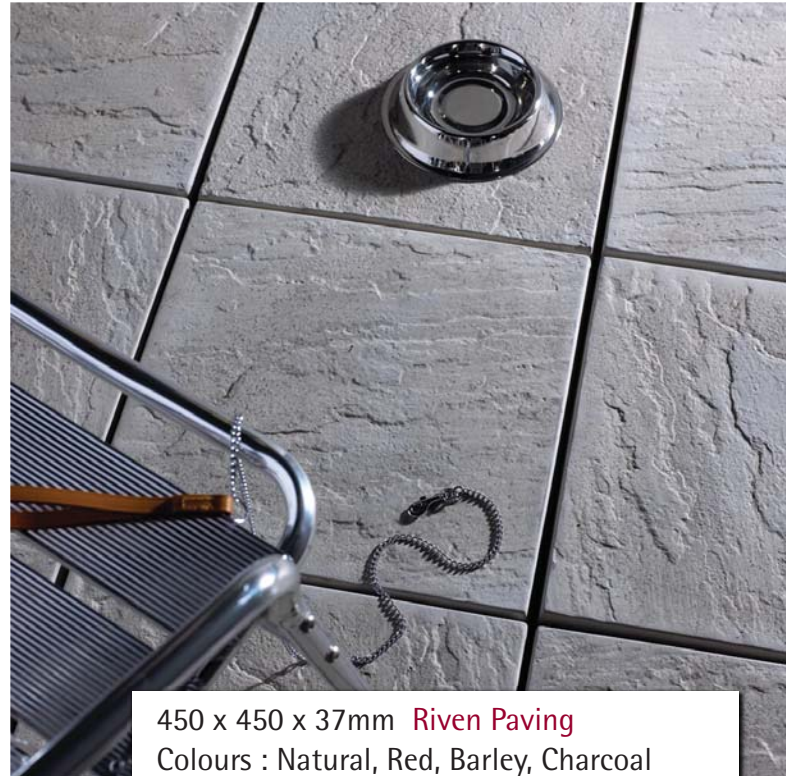

600 x 600 x 40mm **Pressed Paving**
Colours : Natural, Red, Barley, Charcoal
No. per pallet : 25

450 x 450 x 37mm **Riven Paving**
Colours : Natural, Red, Barley, Charcoal
No. per pallet : 60

450 x 450 x 37mm **Cracked Ice Paving**
Colours : Natural, Red, Charcoal
No. per pallet : 60

400 x 400 x 37mm **Herringbone**
Colours : Natural, Red, Charcoal
No. per pallet : 60

400 x 400 x 37mm **Tuscan Cobble (Mini Cobble) and Quadrant**
Colours : Natural, Red, Charcoal
No. per pallet : 60

400 x 400 x 37mm **Riviera**
Colours : Natural, Red, Barley, Charcoal
No. per pallet : 60

400 x 400 x 30mm **Riven Lite**
Colours : Natural, Red, Charcoal
No. per pallet : 60